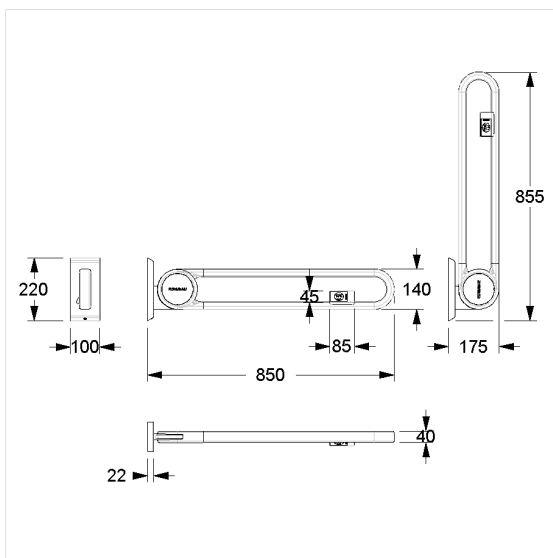

Care Solutions · Cavere Care Chrome

Cavere Care Chrome Lift-up support rail vario,
with remote control

Article number: 9447284395

Product image

Technical specifications

Product group	7000
Product	Lift-up support rail, with remote control
System	vario, with base plate
Length	850 mm
Material	aluminium, base plate, made of stainless steel
Surface	chrome finish grip profile, scratchproof antibacterial powdercoated brackets
Colour	available in colours Chrome white (392) and Chrome metallic anthracite (395)
Version	right
Loading	max. 100 kgs

Technical drawing

Product description

- Cavere Care as an award-winning product family with excellent design for all requirements
- ergonomic by trigonometric handle contour
- with adjustable brake
- with durable maintenance-free, friction bearings
- 868,4 MHz wireless remote control for WC flush, casing measurements: 85 x 46 x 16mm, compatible for Geberit: 115.867.00.1, 115.869.00.1, 115.897.00.1, 115.898.00.1, 115.867.SN, 115.869.SN, Grohe: 38759SD0, Sanit: 05.042.00..0000, 05.014.00..0000, 05.015.00..0000, Tece: 9.240.354, 9.240.355, Viega: 696177
- easy installation or removing by connecting / disconnecting to base plate
- In case of lightweight partition walls a backfill made of min. 20mm hardwood is needed
- retrofittable with Toilet roll holder 7449110
- certified by TÜV PRODUCT SERVICE
- produced in accordance with Regulation (EU) 2017/745 on medical devices
- CE-certified
- meets the requirements of German standard DIN 18040 and Austrian standard ÖNORM B 1600

Vario

392 395