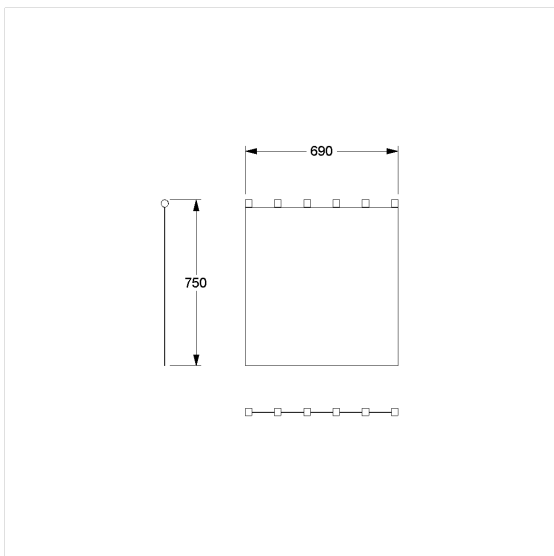

## Care Solutions

Care Shower guard rail

Article number: 0300975019

### Technical specifications

Product group	1900
Product	Shower guard rail
Width	690 mm
Length	750 mm
Material	Polyester
Surface	structured
Colour	available in the shower curtains colours

### Product description

- antibacterial and fungicidal
- for Nylon Care 300 shower guard rail
- washable at 40°C and suitable for disinfection up to 60°C
- quick drying and water repellent
- hemmed and with a sewn in coated lead band
- with velcro fastening
- available in following shower curtain colours:
  - colour 019 - white with structure
  - colour 051 - white with oval pattern
  - colour 052 - grey with oval pattern
  - colour 054 - white with diagonal stripes
  - colour 059 - white Trevira CS
- white made of Trevira CS material (059) additionally flame retardant according to DIN 4102, building material category B1,
- colour pattern available upon request
- upon request available in different lengths