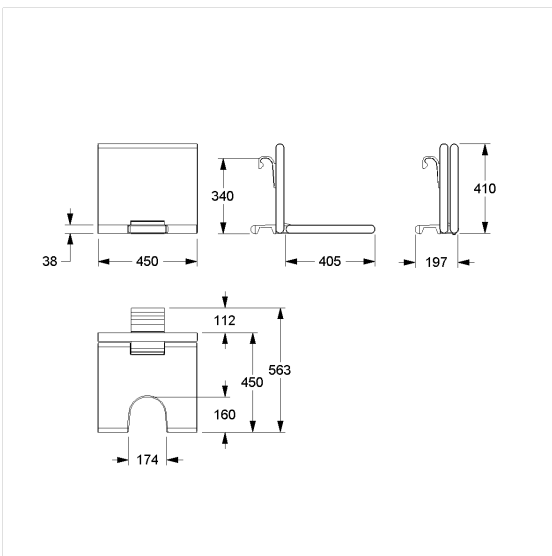

Cavere Care Chrome

Cavere Care Chrome Hanging seat,
with hygiene recess

Article number: 9847456392

Product image

Technical specifications

Product group	7000
Product	Hanging seat, with hygiene recess
Length	450 mm
Height	406 mm
Width	563 mm
Material	aluminium, padded made of PUR integral foam
Surface	chrome finish
Colour	available in colours Chrome white (392) and Chrome metallic anthracite (395), padded colour anthracite
Loading	max. 150 kgs

Technical drawing

Product description

- Cavere Care as an award-winning product family with excellent design for all requirements
- for hanging in Cavere Care Chrome Shower handrails
- Pad with non-corrosive metal core throughout,
- with adjustable brake
- locked in place in vertical position
- retrofittable with armrest 7843100