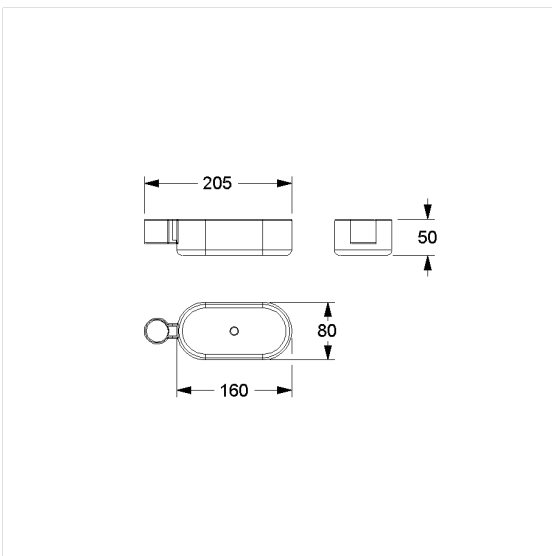

## Care Solutions · Nylon Care Accessories

Nylon Care Shower box,  
retrofitable

Article number: 0925380014

### Technical specifications

Product group	0200
Product	Shower box, retrofittable
Length	160 mm
Width	80 mm
Height	50 mm
Storage space	100 cm <sup>2</sup>
Material	polyamide
Surface	high gloss
Colour	available in nylon colours and Red-White (912)

### Product description

- Nylon Care - a well-trying and proven product family with a wide range of variants, three product series suiting many different requirements
- for Nylon Care Shower head rails
- storage space with drain hole