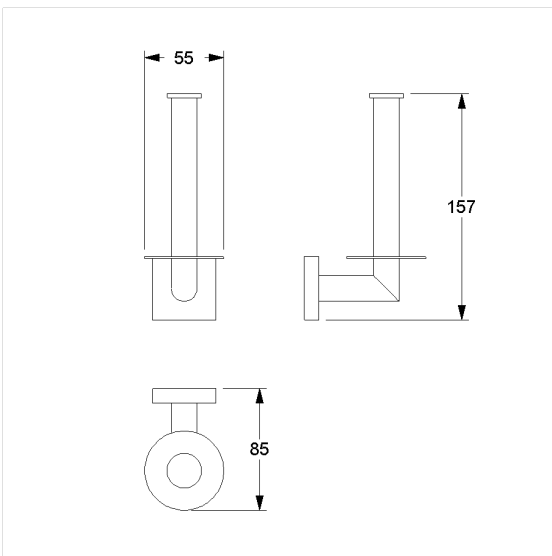

Care Solutions · Cavere Care Chrome Accessories

Cavere Care Chrome Spare toilet roll holder

Article number: 9420120300

Product image

Technical specifications

Product group	7030
Product	Spare toilet roll holder
Length	150 mm
Width	102 mm
Height	56 mm
Material	brass
Surface	chrome finish
Colour	Cavere Chrome (300)

Technical drawing

Product description

- Cavere Care as an award-winning product family with excellent design for all requirements
- for take on commercially available paper rolls
- for wall mounting
- concealed screw fixing
- supplied with fixing material