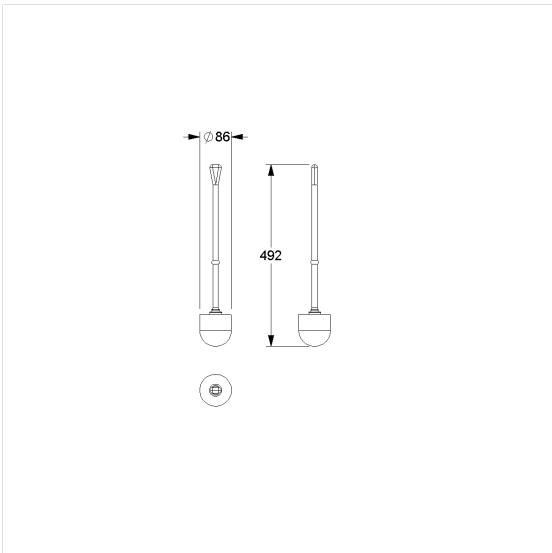

Nylon Care Spare toilet brush

Article number: 0300445067

Product image

Technical specifications

Product group	0700
Product	Spare toilet brush
Length	486 mm
Width	85 mm
Height	85 mm
Material	polyamide
Surface	high gloss
Colour	available in nylon colours and Red (012)

Technical drawing

Product description

- Nylon Care - a well-trying and proven product family with a wide range of variants, three product series suiting many different requirements
- with removable black brush head Ø 86 mm
- for Nylon Care Toilet brush set 0300444 / 4300444
- for Nylon Care Toilet brush set 0925400 / 4925400