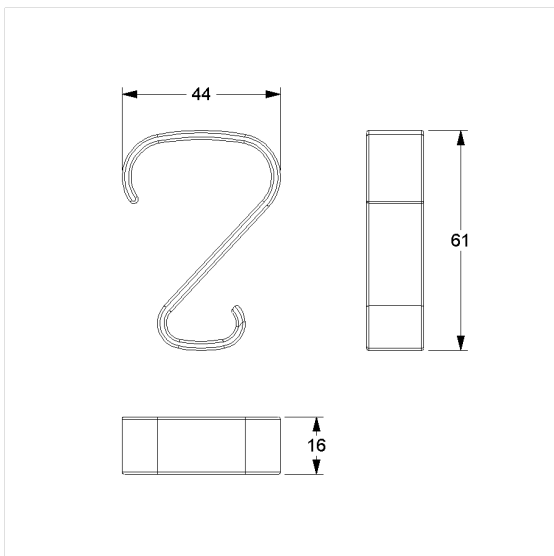

Care Solutions · Cavere Care Accessories

Cavere Care Hook,
retrofittable

Article number: 7500140092

Product image

Technical specifications

Product group	7010
Product	Hook, retrofittable
Length	60 mm
Width	45 mm
Height	15 mm
Material	polyamide
Surface	scratch-resistant powder coating with antibacterial protection (except 091 Carbon black)
Colour	available in Cavere colours

Technical drawing

Product description

- Cavere Care as an award-winning product family with excellent design for all requirements
- for clipping on Cavere Care Shower handrails and Care Wash basin
- versatile use in the shower area
- for hanging utensils