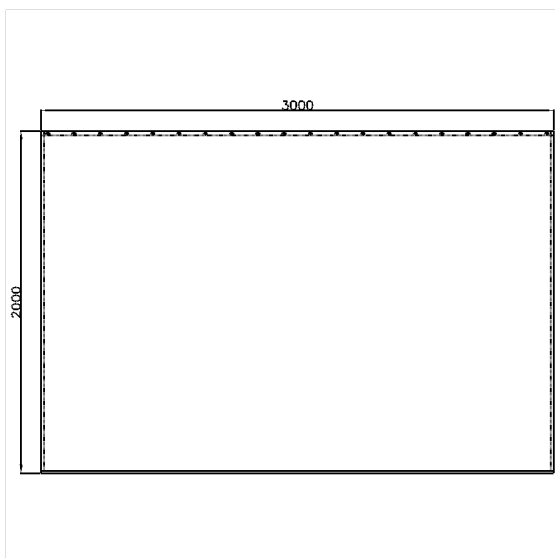

Care Shower curtain

Article number: 0787370059

Product image

Technical specifications

Product group	1900
Product	Shower curtain
Width	3000 mm
Length	1 mm
Material	fabric
Colour	available in the shower curtains colours

Technical drawing

Product description

- for Cavere Care Shower curtain rails
- fungicidal
- washable at 40°C and suitable for disinfection up to 60°C
- quick drying and water repellent
- with nickel-plated brass eyelets for curtain rings
- hemmed and with a sewn in coated lead band
- available in following shower curtain colours:
 - 019 - White with structure
 - 051 - White with oval pattern
 - 052 - Grey with oval pattern
 - 054 - White with diagonal stripes
 - 059 - White Trevira CS
- white made of Trevira CS material (059) additionally flame retardant according to DIN 4102, building material category B1,
- colour pattern available upon request
- upon request available in different lengths