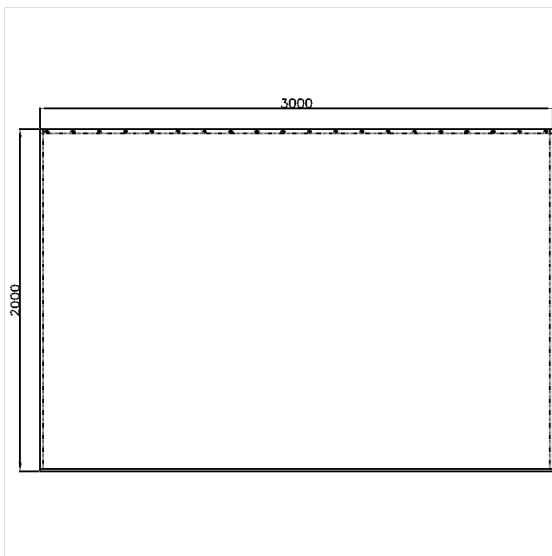

Care Shower curtain

Article number: 0787370059

Product image

Technical specifications

Product group	1900
Product	Shower curtain
Width	3000 mm
Length	1 m
Material	fabric
Colour	available in the shower curtains colours

Technical drawing

Product description

- for Cavere Care Shower curtain rails
- fungicidal
- washable at 40°C and suitable for disinfection up to 60°C
- quick drying and water repellent
- with nickel-plated brass eyelets for curtain rings
- hemmed and with a sewn in coated lead band
- available in following shower curtain colours:
 - colour 019 - white with structure
 - colour 051 - white with oval pattern
 - colour 052 - grey with oval pattern
 - colour 054 - white with diagonal stripes
 - colour 059 - white Trevira CS
- white made of Trevira CS material (059) additionally flame retardant according to DIN 4102, building material category B1,
- colour pattern available upon request
- upon request available in different lengths