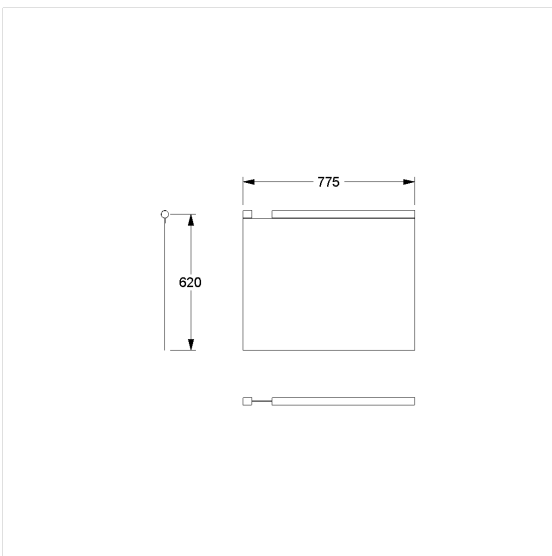

Care Solutions

Care Shower guard rail

Article number: 0787014051

Product image

Technical specifications

Product group	1900
Product	Shower guard rail
Width	775 mm
Length	620 mm
Material	Polyester
Colour	available in the shower curtains colours

Technical drawing

Product description

- antibacterial and fungicidal
- for Inox Care and Nylon Care Lift-up support rails L= 850 and 900 mm
- washable at 40°C and suitable for disinfection up to 60°C
- quick drying and water repellent
- hemmed and with a sewn in coated lead band
- with velcro fastening
- available in following shower curtain colours:
 - colour 019 - white with structure
 - colour 051 - white with oval pattern
 - colour 052 - grey with oval pattern
 - colour 054 - white with diagonal stripes
 - colour 059 - white Trevira CS
- white made of Trevira CS material (059) additionally flame retardant according to DIN 4102, building material category B1,
- colour pattern available upon request
- upon request available in different lengths