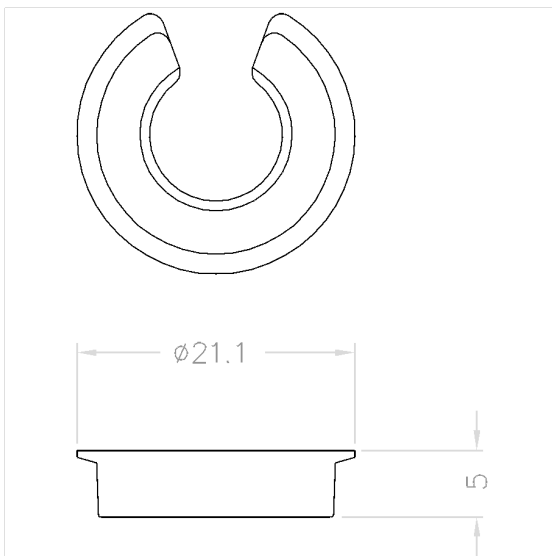

Care Solutions

Care Distance clips

Article number: 0289301000

Product image

Technical specifications

Product group	2600
Product	Distance clips
Length	20 mm
Width	20 mm
Height	5 mm
Material	Plastic
Colour	Colourless (000)

Technical drawing

Product description

- Design partition solutions for doors and partitions made of HPL board material
- Single part for upper belt
- Tube element consists of nylon tube, steel tube, threaded rod, connecting nut as well as spacer clips
- serves to center the threaded rod in the steel tube
- Prevents noise during strong vibrations
- recommended mounting distance on threaded rod 500 mm
- packing units of 10 pcs