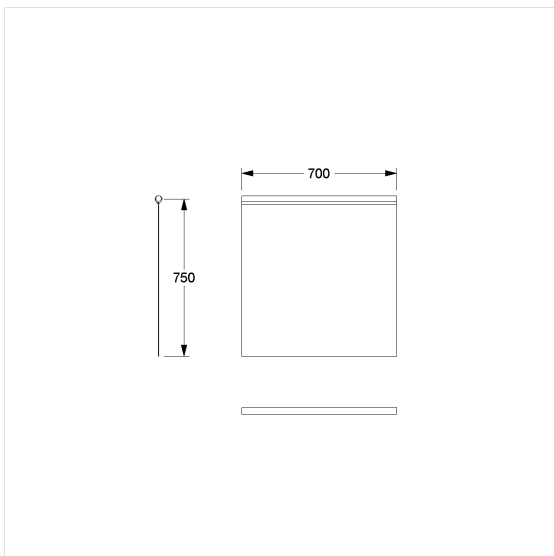

Care Shower guard rail

Article number: 0787057059

Product image

Technical specifications

Product group	1900
Product	Shower guard rail
Width	700 mm
Length	750 mm
Material	fabric
Colour	available in the shower curtains colours

Technical drawing

Product description

- fungicidal
- for Cavere Care shower guard rails
- washable at 40°C and suitable for disinfection up to 60°C
- quick drying and water repellent
- hemmed and with a sewn in coated lead band
- available in following shower curtain colours:
 - 019 - White with structure
 - 051 - White with oval pattern
 - 052 - Grey with oval pattern
 - 054 - White with diagonal stripes
 - 059 - White Trevira CS
- white made of Trevira CS material (059) additionally flame retardant according to DIN 4102, building material category B1,
- with velcro fastening
- colour pattern available upon request
- upon request available in different lengths