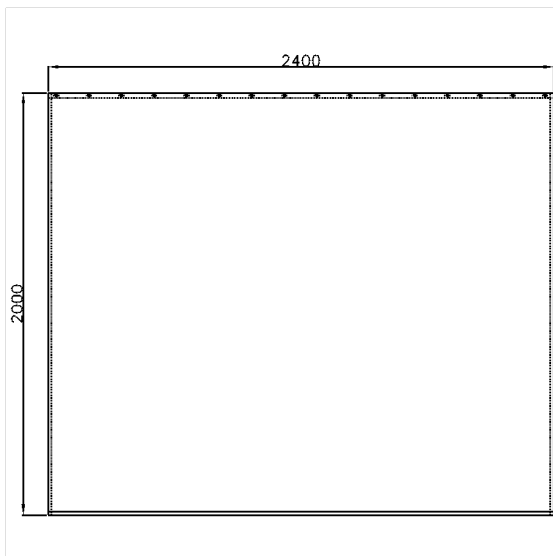

Care Shower curtain

Article number: 0787350019

Product image

Technical specifications

Product group	1900
Product	Shower curtain
Width	2400 mm
Length	1 mm
Material	Polyester
Surface	structured
Colour	available in the shower curtains colours

Technical drawing

Product description

- for Cavere Care Shower curtain rails
- antibacterial and fungicidal
- washable at 40°C and suitable for disinfection up to 60°C
- quick drying and water repellent
- with nickel-plated brass eyelets for curtain rings
- hemmed and with a sewn in coated lead band
- available in following shower curtain colours:
 - 019 - White with structure
 - 051 - White with oval pattern
 - 052 - Grey with oval pattern
 - 054 - White with diagonal stripes
 - 059 - White Trevira CS
- white made of Trevira CS material (059) additionally flame retardant according to DIN 4102, building material category B1,
- colour pattern available upon request
- upon request available in different lengths