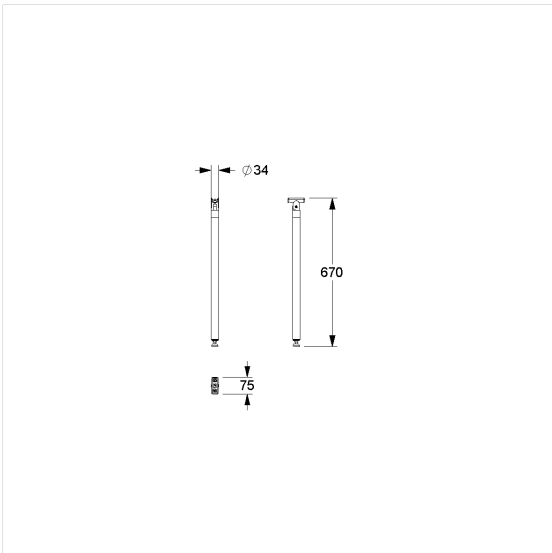

Technical drawing

Product description

- Eco Care as solid and low-cost Care Solution
- for Eco Care Lift-up support rails
- with non-slip rubber buffers in colour black
- Floor support serves as a support in case of insufficient wall condition, thus the resulting forces on the wall fixing can be reduced

Antibac

019