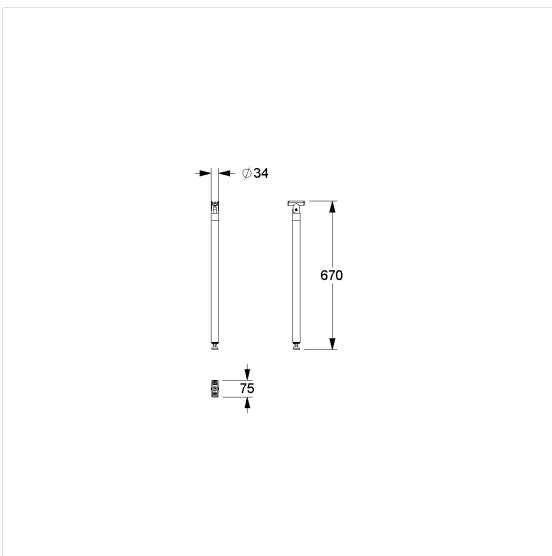

Care Solutions · Eco Care

Eco Care Floor support,
retrofittable

Article number: 1449222019

Product image

Technical specifications

Product group	3700
Product	Floor support, retrofittable
Length	34 mm
Width	76 mm
Height	666 mm
Diameter	34 mm
Material	polyamide
Surface	scratch-resistant powder coating with antibacterial protection
Colour	White (019)

Technical drawing

Product description

- Eco Care as solid and low-cost Care Solution
- for Eco Care Lift-up support rails
- with non-slip rubber buffers in colour black
- Floor support serves as a support in case of insufficient wall condition, thus the resulting forces on the wall fixing can be reduced