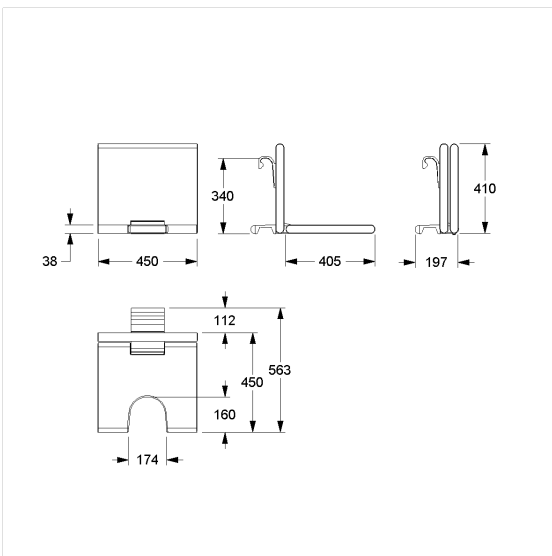

Care Solutions · Cavere Care

Cavere Care Hanging seat,
with hygiene recess

Article number: 7847456091

Product image

Technical specifications

Product group	7000
Product	Hanging seat, with hygiene recess
Length	450 mm
Height	406 mm
Width	563 mm
Material	aluminium, padded made of PUR integral foam
Surface	scratch-resistant powder coating with antibacterial protection (except 091 Carbon black)
Colour	available in Cavere colours, padded colour anthracite
Loading	max. 150 kgs

Technical drawing

Product description

- Cavere Care as an award-winning product family with excellent design for all requirements
- for hanging in Cavere Care Shower handrails
- with adjustable brake
- locked in place in vertical position
- Pad with non-corrosive metal core throughout,
- for top edge of shower handrail 770-800mm
- retrofittable with armrest 7843100