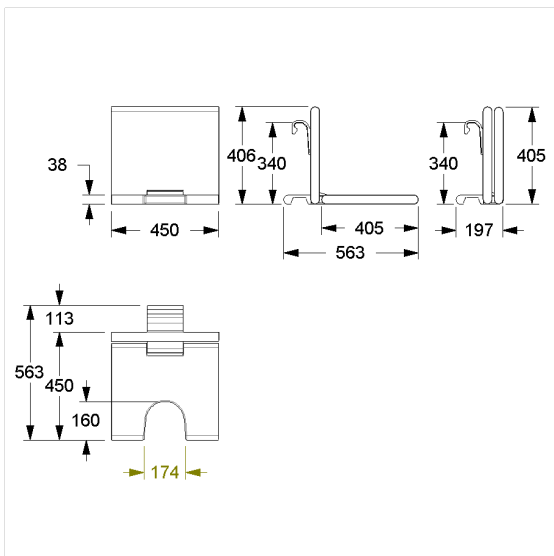

Care Solutions · Cavere Care

Cavere Care Hanging seat,
with hygiene recess

Article number: 7847456091

Product image

Technical specifications

Product group	7000
Product	Hanging seat, with hygiene recess
Length	450 mm
Height	406 mm
Width	563 mm
Material	aluminium, padded made of PUR integral foam
Surface	scratch-resistant powder coating with antibacterial protection (except 091 Carbon black)
Colour	available in Cavere colours, padded, colour black
Loading	max. 150 kgs

Technical drawing

Product description

- Cavere Care as an award-winning product family with excellent design for all requirements
- for hanging in Cavere Care Shower handrails
- Pad with non-corrosive metal core throughout,
- with adjustable brake
- locked in place in vertical position
- for top edge of shower handrail 770-800mm
- retrofittable with armrest 7843100