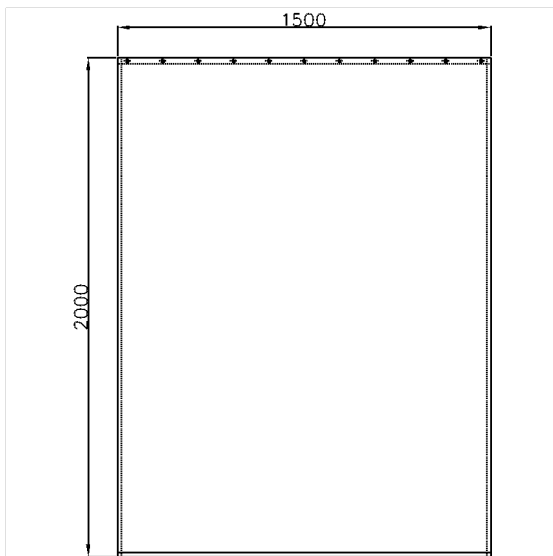

Care Shower curtain

Article number: 0787320059

Product image

Technical specifications

Product group	1900
Product	Shower curtain
Width	1500 mm
Length	1 mm
Material	fabric
Colour	available in the shower curtains colours

Technical drawing

Product description

- for Cavere Care Shower curtain rails
- fungicidal
- washable at 40°C and suitable for disinfection up to 60°C
- quick drying and water repellent
- with nickel-plated brass eyelets for curtain rings
- hemmed and with a sewn in coated lead band
- available in following shower curtain colours:
 - 019 - White with structure
 - 051 - White with oval pattern
 - 052 - Grey with oval pattern
 - 054 - White with diagonal stripes
 - 059 - White Trevira CS
- white made of Trevira CS material (059) additionally flame retardant according to DIN 4102, building material category B1,
- colour pattern available upon request
- upon request available in different lengths