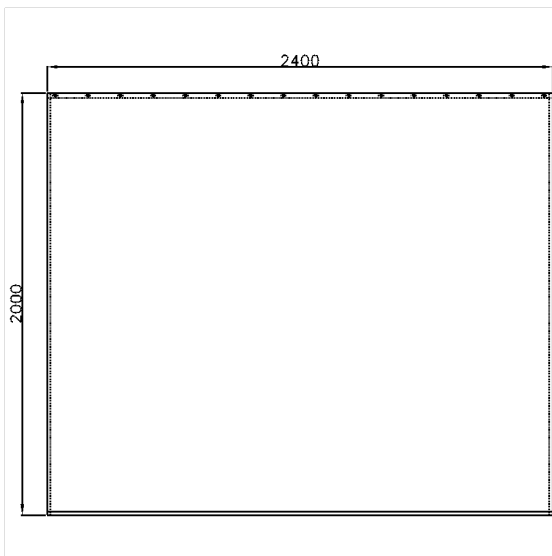

Care Solutions

Care Shower curtain

Article number: 0787350051

Product image

Technical specifications

Product group	1900
Product	Shower curtain
Width	2400 mm
Length	1 mm
Material	Polyester
Colour	available in the shower curtains colours

Technical drawing

Product description

- for Cavere Care Shower curtain rails
- antibacterial and fungicidal
- washable at 40°C and suitable for disinfection up to 60°C
- quick drying and water repellent
- with nickel-plated brass eyelets for curtain rings
- hemmed and with a sewn in coated lead band
- available in following shower curtain colours:
 - 019 - White with structure
 - 051 - White with oval pattern
 - 052 - Grey with oval pattern
 - 054 - White with diagonal stripes
 - 059 - White Trevira CS
- white made of Trevira CS material (059) additionally flame retardant according to DIN 4102, building material category B1,
- colour pattern available upon request
- upon request available in different lengths