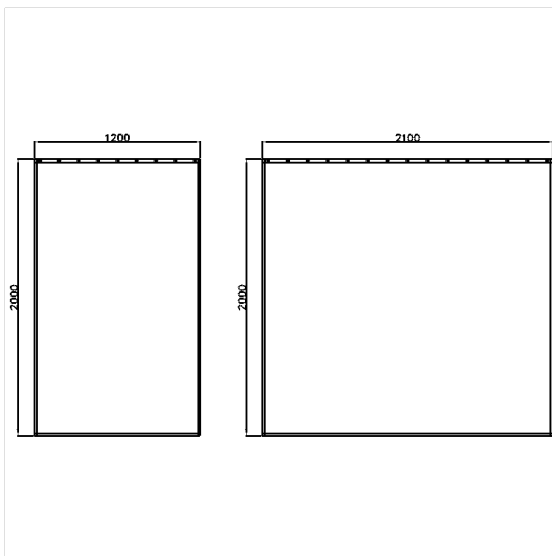

Care Solutions

Care Shower curtain,
two pieces

Article number: 0787610019

Product image

Technical specifications

Product group	1900
Product	Shower curtain, two pieces
Width	1200 mm
Width part 2	2100 mm
Length	1 mm
Material	Polyester
Surface	structured
Colour	available in the shower curtains colours

Technical drawing

Product description

- for Cavere Care Shower curtain rails
- antibacterial and fungicidal
- washable at 40°C and suitable for disinfection up to 60°C
- quick drying and water repellent
- with nickel-plated brass eyelets for curtain rings
- hemmed and with a sewn in coated lead band
- available in following shower curtain colours:
 - colour 019 - white with structure
 - colour 051 - white with oval pattern
 - colour 052 - grey with oval pattern
 - colour 054 - white with diagonal stripes
 - colour 059 - white Trevira CS
- white made of Trevira CS material (059) additionally flame retardant according to DIN 4102, building material category B1,
- colour pattern available upon request
- upon request available in different lengths