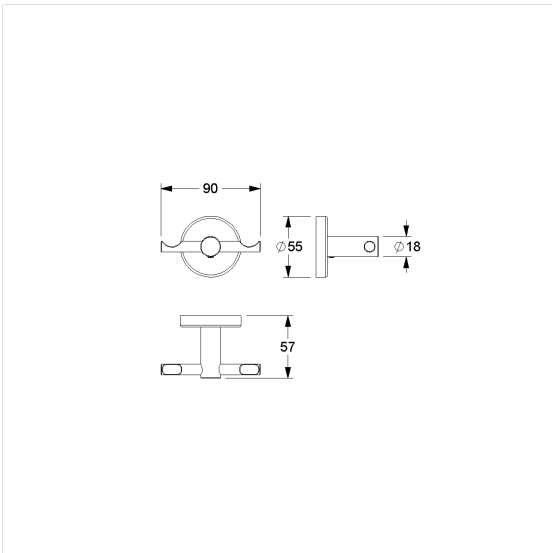

Care Solutions · Inox Care Accessories

Inox Care Double hook

Article number: 2290034009

Product image

Technical specifications

Product group	5600
Product	Double hook
Length	60 mm
Width	90 mm
Height	55 mm
Material	stainless steel, material No. 1.4301 (A2, AISI 304)
Surface	brushed finish
Colour	Stainless steel (009)

Technical drawing

Product description

- Inox Care as a robust and timeless classic with bacteriostatic properties
- for wall mounting
- concealed screw fixing
- supplied with fixing material
- supplied with fixing material