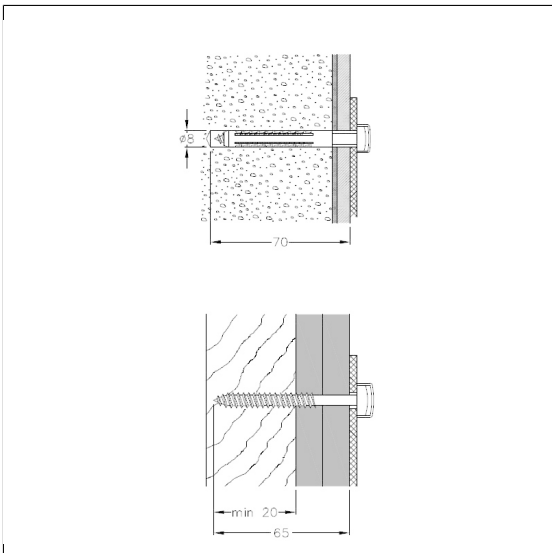

Care Solutions

Care Fixing set,
for Eco Care Lift-up support rails

Article number: 1470440000

Product image

Technical specifications

Product group	3700
Product	Fixing set, for Eco Care Lift-up support rails
Material & scope of delivery	6 x dowels MQ 8 x 40 mm, 6 x torx screws 6 x 70 mm, A2-AISI 304, 6 x cover caps
Colour	Colourless (000)

Technical drawing

Product description

- for Eco Care Lift-up support rails
- installation has to be carried out by professionals

000