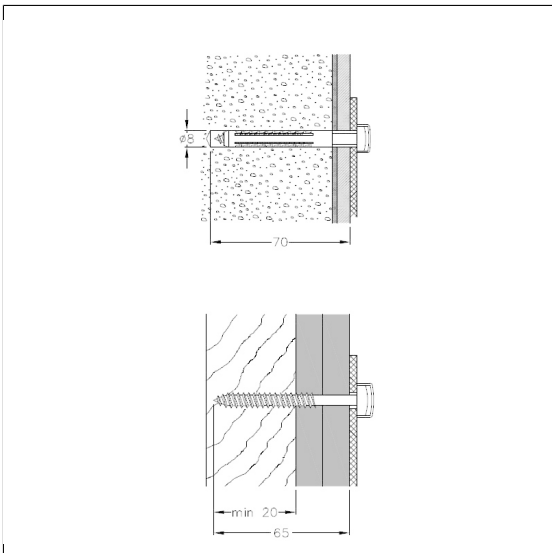

Care Solutions

Care Fixing set

Article number: 1470440000

Product image

Technical specifications

Product group	3700
Product	Fixing set
Material & scope of delivery	6 x dowels MQ 8 x 40 mm, 6 x torx screws 6 x 70 mm, A2-AISI 304, 6 x cover caps
Colour	Colourless (000)

Technical drawing

Product description

- for Eco Care Lift-up support rails
- installation has to be carried out by professionals

000