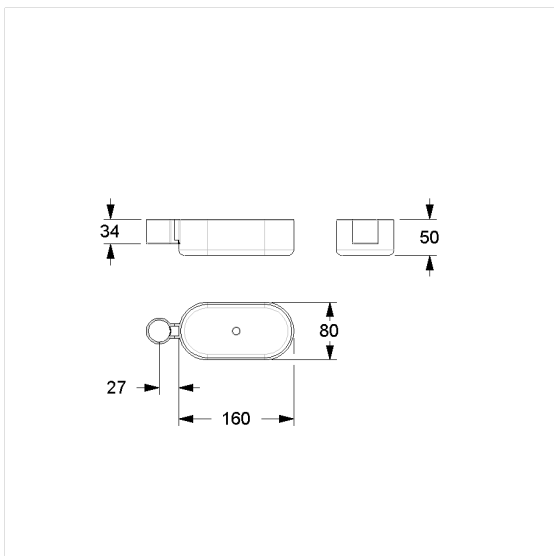

Technical drawing

Product description

- Cavere Care as an award-winning product family with excellent design for all requirements
- for Cavere Care Shower head rail
- storage space with drain hole

Antibac