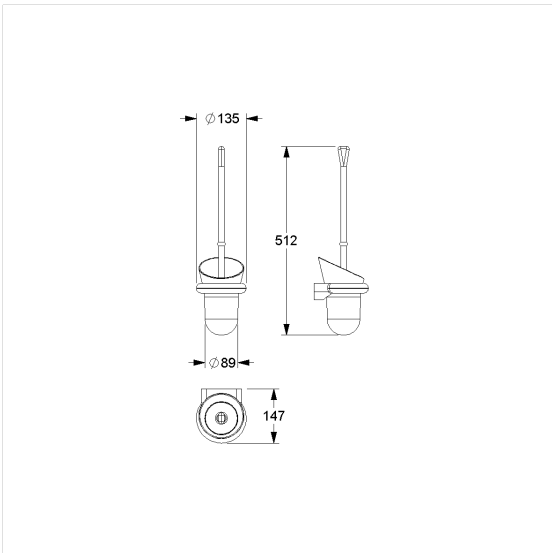

Nylon Care Toilet brush set

Article number: 0300444019

Product image

Technical specifications

Product group	0700
Product	Toilet brush set
Length	148 mm
Width	135 mm
Height	512 mm
Material	polyamide
Surface	high gloss
Colour	available in nylon colours and Red-White (912)

Technical drawing

Product description

- Nylon Care - a well-trying and proven product family with a wide range of variants, three product series suiting many different requirements
- centered brush position
- toilet brush holder removable for cleaning
- with removable black brush head \varnothing 86 mm
- for wall mounting
- concealed screw fixing
- supplied with fixing material