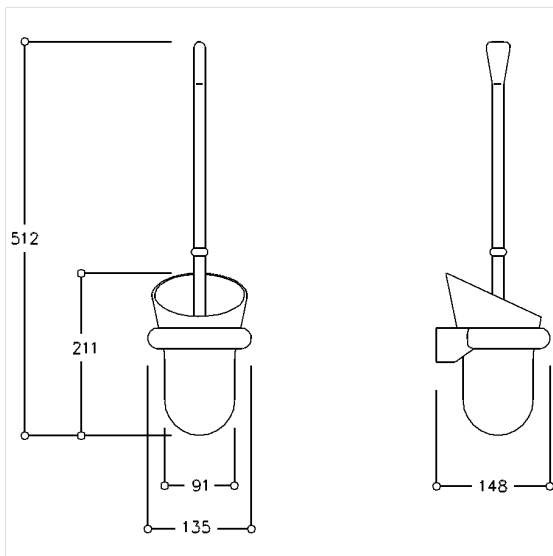

Care Solutions · Nylon Care Accessories

Nylon Care Toilet brush set

Article number: 0300444019

Product image

Technical specifications

Product group	0700
Product	Toilet brush set
Length	148 mm
Width	135 mm
Height	512 mm
Material	polyamide
Surface	high gloss
Colour	available in nylon colours and Red-White (912)

Technical drawing

Product description

- Nylon Care - a well-tried and proven product family with a wide range of variants, three product series suiting many different requirements
- centered brush position
- toilet brush holder removable for cleaning
- with additional recess for disinfectant
- toilet brush holder rotatable
- long brush handle with ergonomic grip
- with removable black brush head \varnothing 86 mm
- for wall mounting
- concealed screw fixing
- supplied with fixing material