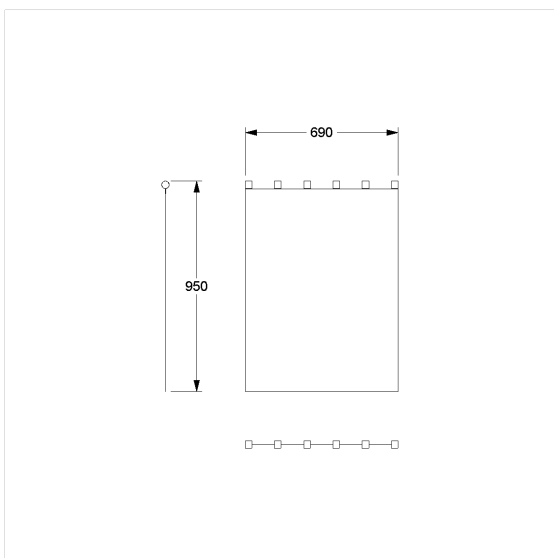

Care Solutions

Care Shower guard rail

Article number: 0300972054

Product image

Technical specifications

Product group	1900
Product	Shower guard rail
Width	950 mm
Length	690 mm
Material	Polyester
Colour	available in the shower curtains colours

Technical drawing

Product description

- antibacterial and fungicidal
- for Nylon Care 300 shower guard rail
- washable at 40°C and suitable for disinfection up to 60°C
- quick drying and water repellent
- hemmed and with a sewn in coated lead band
- with velcro fastening
- available in following shower curtain colours:
 - 019 - White with structure
 - 051 - White with oval pattern
 - 052 - Grey with oval pattern
 - 054 - White with diagonal stripes
 - 059 - White Trevira CS
- white made of Trevira CS material (059) additionally flame retardant according to DIN 4102, building material category B1,
- colour pattern available upon request
- upon request available in different lengths