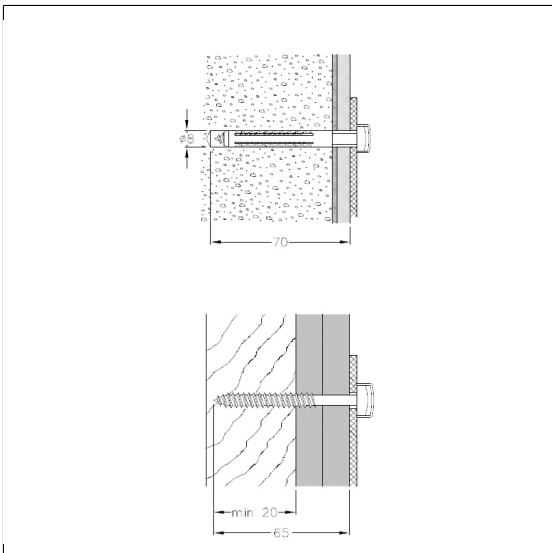

Care Solutions

Care Fixing set

Article number: 1470550000

Product image

Technical specifications

Product group	3700
Product	Fixing set
Material & scope of delivery	6 x dowels MQ 8 x 40 mm, 6 x torx screws 6 x 70 mm, A2-AISI 304, 6 x cover caps
Colour	Colourless (000)

Technical drawing

Product description

- for Eco Care Inox Lift-up support rails
- installation has to be carried out by professionals

000