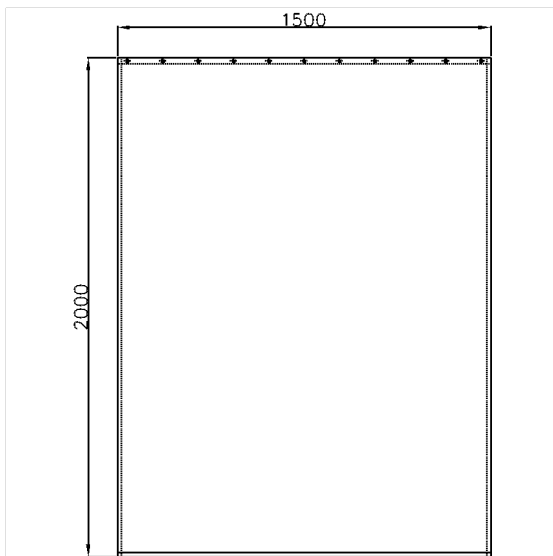

Care Solutions

Care Shower curtain

Article number: 0787320052

Product image

Technical specifications

Product group	1900
Product	Shower curtain
Width	1500 mm
Length	1 mm
Material	Polyester
Colour	available in the shower curtains colours

Technical drawing

Product description

- for Cavere Care Shower curtain rails
- antibacterial and fungicidal
- washable at 40°C and suitable for disinfection up to 60°C
- quick drying and water repellent
- with nickel-plated brass eyelets for curtain rings
- hemmed and with a sewn in coated lead band
- available in following shower curtain colours:
 - 019 - White with structure
 - 051 - White with oval pattern
 - 052 - Grey with oval pattern
 - 054 - White with diagonal stripes
 - 059 - White Trevira CS
- white made of Trevira CS material (059) additionally flame retardant according to DIN 4102, building material category B1,
- colour pattern available upon request
- upon request available in different lengths