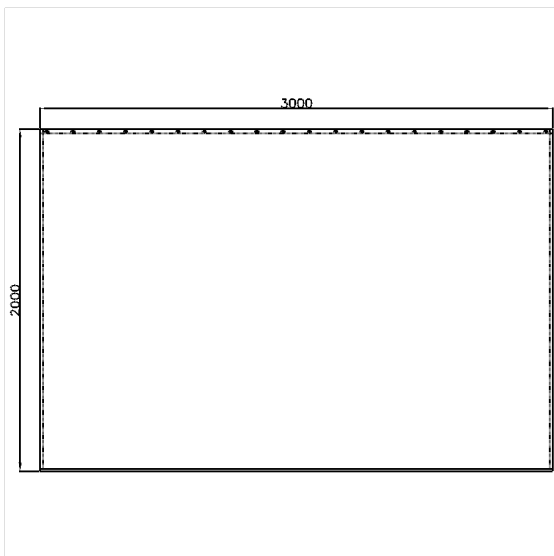

Care Solutions

Care Shower curtain

Article number: 0787370052

Product image

Technical specifications

Product group	1900
Product	Shower curtain
Width	3000 mm
Length	1 mm
Material	Polyester
Colour	available in the shower curtains colours

Technical drawing

Product description

- for Cavere Care Shower curtain rails
- antibacterial and fungicidal
- washable at 40°C and suitable for disinfection up to 60°C
- quick drying and water repellent
- with nickel-plated brass eyelets for curtain rings
- hemmed and with a sewn in coated lead band
- available in following shower curtain colours:
 - colour 019 - white with structure
 - colour 051 - white with oval pattern
 - colour 052 - grey with oval pattern
 - colour 054 - white with diagonal stripes
 - colour 059 - white Trevira CS
- white made of Trevira CS material (059) additionally flame retardant according to DIN 4102, building material category B1,
- colour pattern available upon request
- upon request available in different lengths