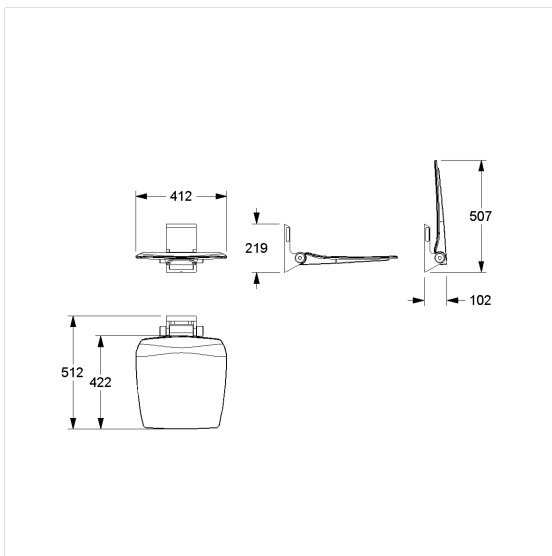

Care Solutions · Modular Seating Solution

Ascento Lift-up shower seat vario

Article number: 8750010150

Product image

Technical specifications

Product group	8700
Product	Lift-up shower seat
System	vario
Length	412 mm
Height	219 mm
Width	512 mm
Material	Polypropylene, support bracket and wall plate made of aluminium, base plate made of stainless steel, material No. 1.4301 (A2 AISI 304)
Surface	matt
Colour	available in Ascento colours
Loading	max. 150 kgs

Technical drawing

Product description

- Ascento as Modular Seating Solution, expandible and combinable
- ergonomic formed seat with rounded outer edges
- with adjustable brake
- locked in place in vertical position
- Fixing set has to be determined according to conditions on site, is to be ordered separately