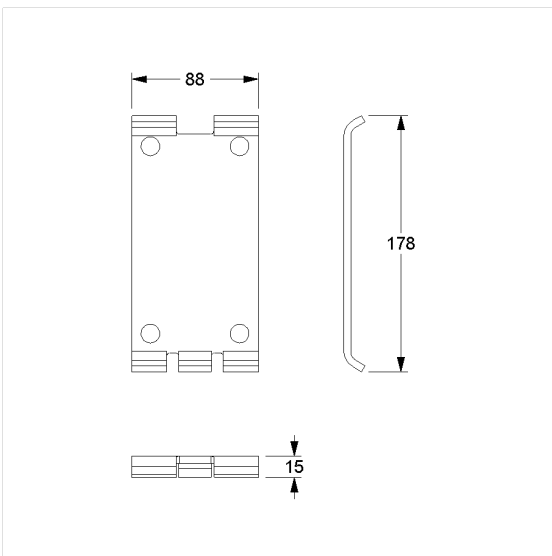

Technical drawing

Product description

- Inox Care as a robust and timeless classic with bacteriostatic properties
- for vario products only without base plate
- this item is already included in vario products with a base plate
- not suitable for lift-up support rails with E-Button vario, connection covered with mounting plate
- Fixing set has to be determined according to conditions on site, is to be ordered separately

Vario

000