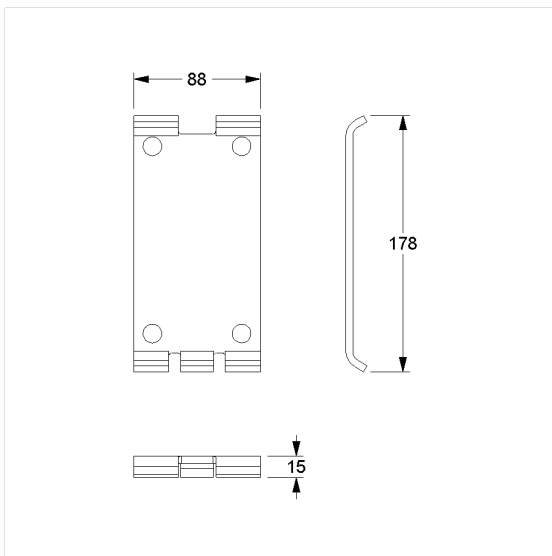

Technical drawing

Product description

- Inox Care as a robust and timeless classic with bacteriostatic properties
- for vario products only without base plate
- this item is already included in vario products with a base plate
- not suitable for lift-up support rails with E-Button vario, connection covered with mounting plate
- Fixing set has to be determined according to conditions on site, is to be ordered separately

Vario

000