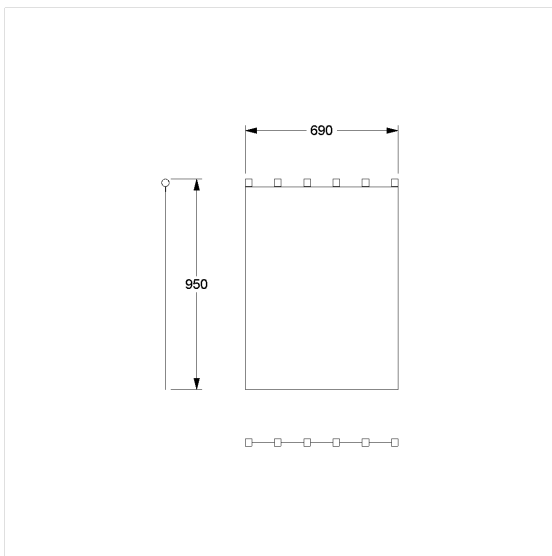

Technical drawing

Product description

- antibacterial and fungicidal
- for Nylon Care 300 shower guard rail
- washable at 40°C and suitable for disinfection up to 60°C
- quick drying and water repellent
- hemmed and with a sewn in coated lead band
- with velcro fastening
- available in following shower curtain colours:
  - 019 - White with structure
  - 051 - White with oval pattern
  - 052 - Grey with oval pattern
  - 054 - White with diagonal stripes
  - 059 - White Trevira CS
- white made of Trevira CS material (059) additionally flame retardant according to DIN 4102, building material category B1,
- colour pattern available upon request
- upon request available in different lengths

Antibac

019 051 052 054 059