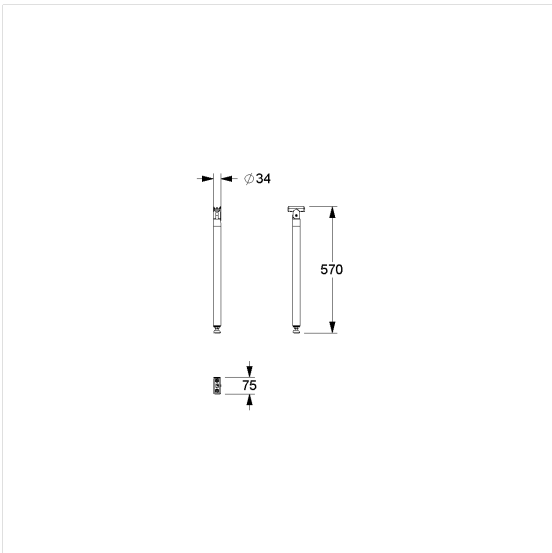

Care Solutions · Eco Care

Eco Care Floor support,
retrofittable

Article number: 1449220019

Product image

Technical specifications

Product group	3700
Product	Floor support, retrofittable
Length	34 mm
Width	76 mm
Height	566 mm
Diameter	34 mm
Material	polyamide
Surface	high gloss with antibacterial protection
Colour	White (019)

Technical drawing

Product description

- Eco Care as solid and low-cost Care Solution
- for Eco Care Lift-up support rails
- with non-slip rubber buffers in colour black
- Floor support serves as a support in case of insufficient wall condition, thus the resulting forces on the wall fixing can be reduced