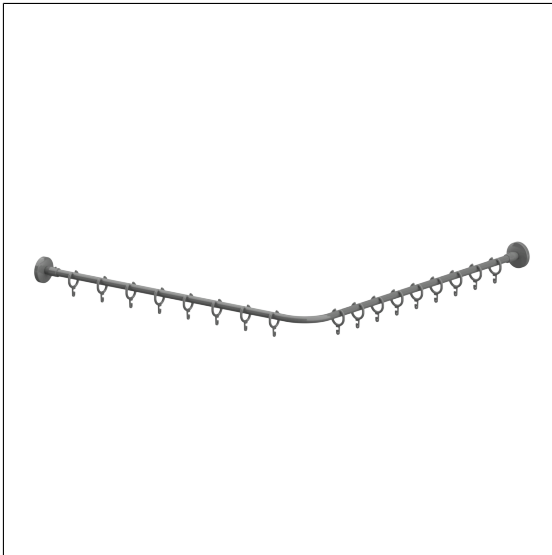

Care Solutions · Special Care PSY

Special Care PSY Shower curtain rail,
with curtain rings

Article number: 0788020018

Product image

Technical specifications

Product group	2010
Product	Shower curtain rail, with curtain rings
Form	L-shaped
Fixing type	rosettes mounting
Axle dimension a1	900 mm
Axle dimension a2	900 mm
Material	aluminium, curtain rings made of polyamide
Surface	scratch-resistant powder coating
Diameter	20 mm
Colour	available in Dark grey (018) and White (019)
Loading	max. 30 kgs

Technical drawing

Product description

- Special Care PSY used to reduce the risk of suicide
- release function activated before reaching the load of 30kg
- Reusable by clipping on
- can be shortened (length)
- with connection thread for ceiling support, ceiling support has to be ordered separately.
- Nylon curtain rings corresponding to colour tone of the shower curtain
- with split plastic rose Ø 70mm for concealed screw fixing
- In case of lightweight partition walls a backfill made of min. 20mm hardwood is needed
- expandable with Care shower curtains
- for the use of rose gaskets 0300901/0300910 geeignet
- CE-certified
- supplied with stainless steel Torx screw sØ 6 x 70 mm and plugs
- upon request available in different lengths