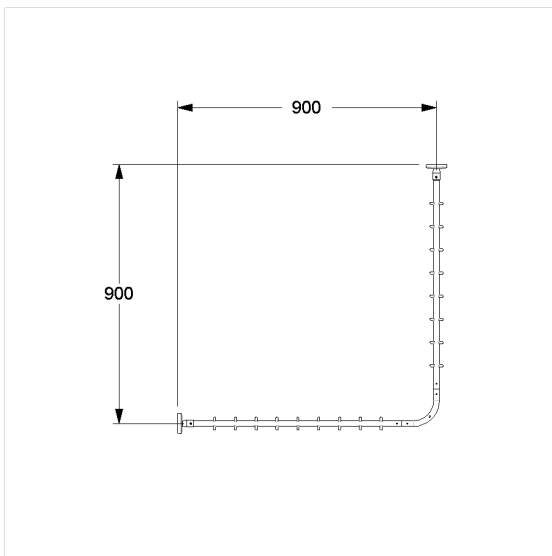

Care Solutions · Special Care PSY

Special Care PSY Shower curtain rail,
with curtain rings

Article number: 0788020018

Product image

Technical specifications

Product group	2010
Product	Shower curtain rail, with curtain rings
Form	L-shaped
Fixing type	rosettes mounting
Axle dimension a1	900 mm
Axle dimension a2	900 mm
Material	aluminium, curtain rings made of polyamide
Surface	scratch-resistant powder coating
Diameter	20 mm
Colour	available in Dark grey (018) and White (019)
Loading	max. 30 kgs

Technical drawing

Product description

- Special Care PSY used to reduce the risk of suicide
- release function activated before reaching the load of 30kg
- Reusable by clipping on
- can be shortened (length)
- with connection thread for ceiling support, ceiling support has to be ordered separately.
- Nylon curtain rings corresponding to colour tone of the shower curtain
- with split plastic rose Ø 70mm for concealed screw fixing
- In case of lightweight partition walls a backfill made of min. 20mm hardwood is needed
- expandable with Care shower curtains
- for the use of rose gaskets 0300901/0300910 geeignet
- CE-certified
- supplied with stainless steel Torx screw sØ 6 x 70 mm and plugs
- upon request available in different lengths