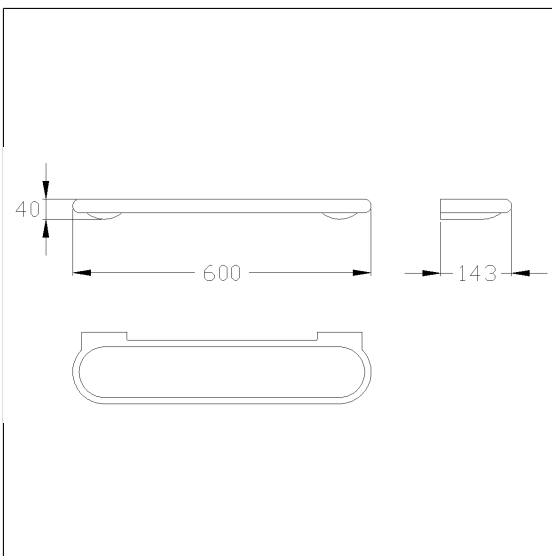

Technical drawing

Product description

- Nylon Care - a well-trying and proven product family with a wide range of variants, three product series suiting many different requirements
- Removable for cleaning
- for wall mounting
- concealed screw fixing
- supplied with fixing material