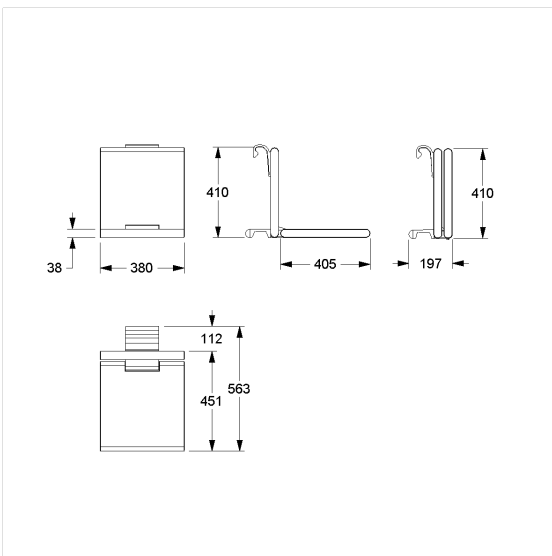

Cavere Care Chrome

Cavere Care Chrome Hanging seat

Article number: 9847380392

Product image

Technical specifications

Product group	7000
Product	Hanging seat
Length	563 mm
Height	420 mm
Width	380 mm
Material	aluminium, padded made of PUR integral foam
Surface	chrome finish
Colour	available in colours Chrome white (392) and Chrome metallic anthracite (395), padded colour anthracite
Loading	max. 150 kgs

Technical drawing

Product description

- Cavere Care as an award-winning product family with excellent design for all requirements
- for hanging in Cavere Care Chrome Shower handrails
- Pad with non-corrosive metal core throughout,
- with adjustable brake
- locked in place in vertical position
- retrofittable with armrest 7843100