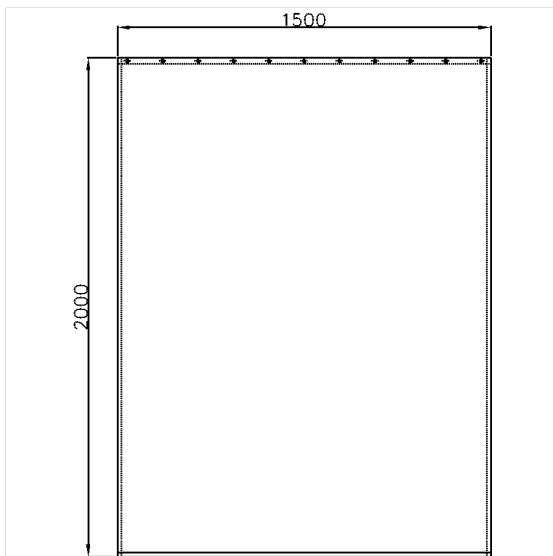

Care Shower curtain

Article number: 0787320051

Product image

Technical specifications

Product group	1900
Product	Shower curtain
Width	1500 mm
Length	1 mm
Material	Polyester
Colour	available in the shower curtains colours

Technical drawing

Product description

- for Cavere Care Shower curtain rails
- antibacterial and fungicidal
- washable at 40°C and suitable for disinfection up to 60°C
- quick drying and water repellent
- with nickel-plated brass eyelets for curtain rings
- hemmed and with a sewn in coated lead band
- available in following shower curtain colours:
 - 019 - White with structure
 - 051 - White with oval pattern
 - 052 - Grey with oval pattern
 - 054 - White with diagonal stripes
 - 059 - White Trevira CS
- white made of Trevira CS material (059) additionally flame retardant according to DIN 4102, building material category B1,
- colour pattern available upon request
- upon request available in different lengths