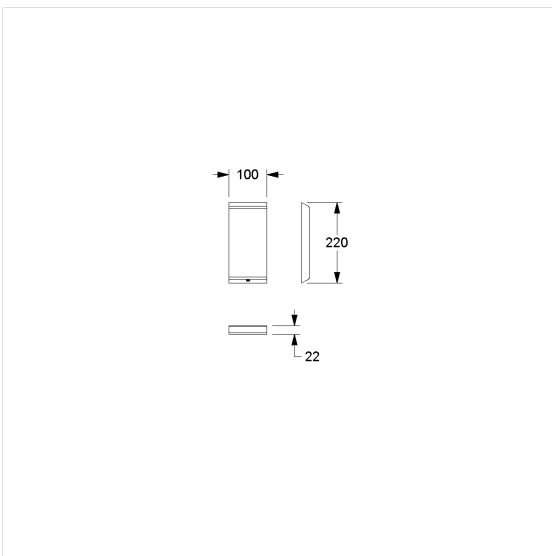

Care Solutions · Cavere Care

Cavere Care Base plate vario,
with cover plate blind

Article number: 7449200095

Product image

Technical specifications

Product group	7000
Product	Base plate, with cover plate blind
Length	220 mm
Width	120 mm
Height	30 mm
Material	aluminium, base plate made of stainless steel
Surface	scratch-resistant powder coating with antibacterial protection (except 091 Carbon black)
Colour	available in Cavere colours

Technical drawing

Product description

- Cavere Care as an award-winning product family with excellent design for all requirements
- base plate concealed by cover plate blind
- Preparation for later easy replacement of the cover plate blind with lift-up support rails vario, Wall-support handles vario and Lift-up shower seat vario
- not suitable for lift-up support rails with E-Button vario, connection covered with mounting plate
- Fixing set has to be determined according to conditions on site, is to be ordered separately