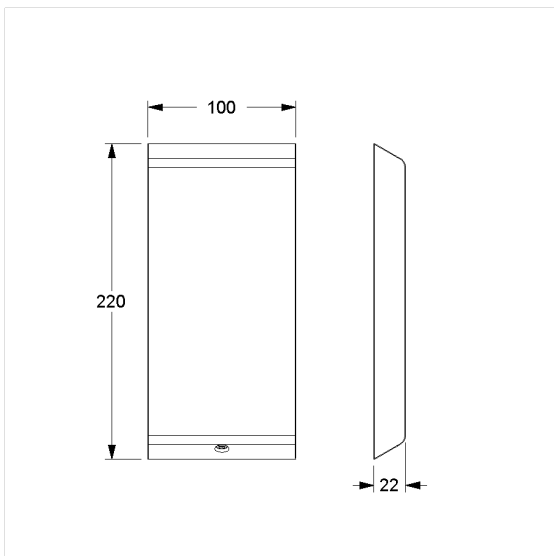

Care Solutions · Cavere Care

Cavere Care Base plate vario,
with cover plate blind

Article number: 7449200095

Product image

Technical specifications

Product group	7000
Product	Base plate, with cover plate blind
Length	220 mm
Width	120 mm
Height	30 mm
Material	aluminium, base plate made of stainless steel
Surface	scratch-resistant powder coating with antibacterial protection (except 091 Carbon black)
Colour	available in Cavere colours

Technical drawing

Product description

- Cavere Care as an award-winning product family with excellent design for all requirements
- base plate concealed by cover plate blind
- Preparation for later easy replacement of the cover plate blind with lift-up support rails vario, Wall-support handles vario and Lift-up shower seat vario
- not suitable for lift-up support rails with E-Button vario, connection covered with mounting plate
- Fixing set has to be determined according to conditions on site, is to be ordered separately