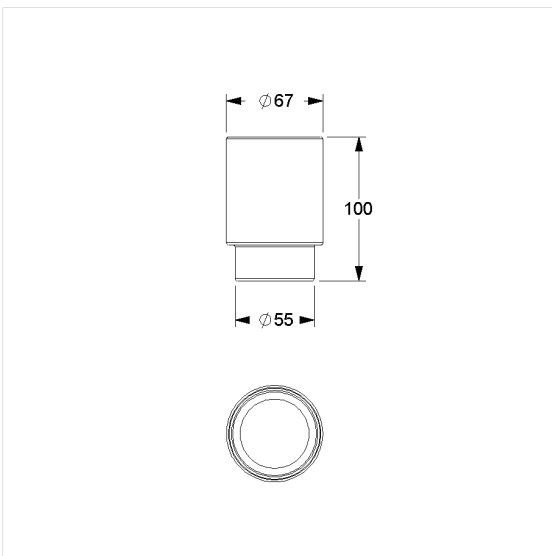

Technical drawing

Product description

- Cavere Care as an award-winning product family with excellent design for all requirements

000