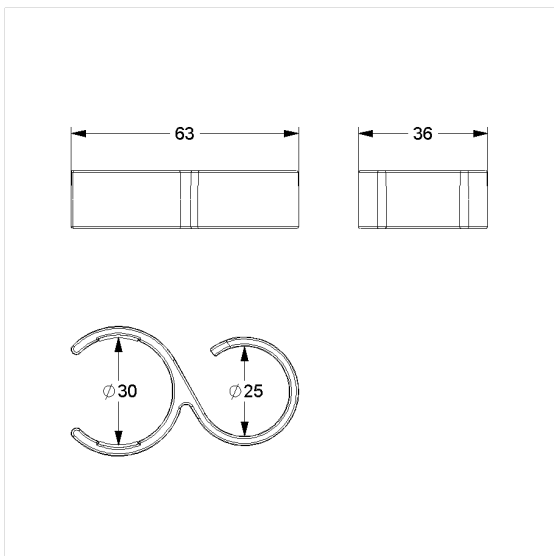

## Care Solutions · Nylon Care Accessories

Nylon Care Hook / Shower hose guide, retrofittable

Article number: 4925391019

### Technical specifications

Product group	1500
Product	Hook / Shower hose guide, retrofittable
Length	65 mm
Width	35 mm
Height	15 mm
Material	polyamide
Surface	high gloss with antibacterial protection
Colour	available in colours Dark grey (018), White (019) and Manhattan (067)

### Product description

- Nylon Care - a well-tried and proven product family with a wide range of variants, three product series suiting many different requirements
- for clipping on Nylon Care Shower handrails and shower rails
- serves as a hook on shower handrails or for guiding the shower hose on the shower head rail
- with rubber inserts for slip resistance