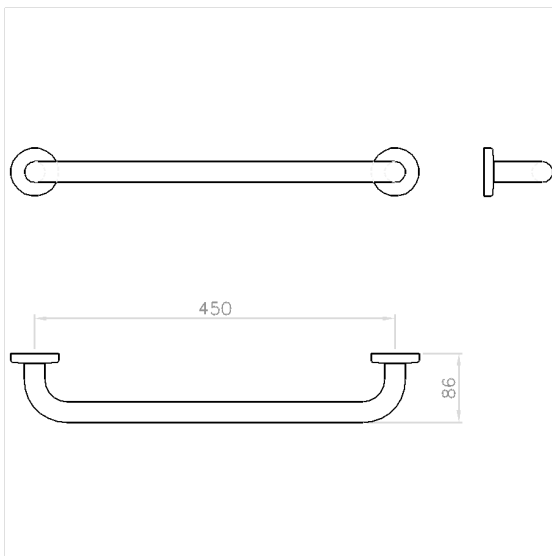

Care Solutions · Nylon Care Accessories

Nylon Care Towel rail,
with rosettes

Article number: 0528110028

Product image

Technical specifications

Product group	1500
Product	Towel rail, with rosettes
Length	520 mm
Width	86 mm
Height	70 mm
Diameter	26 mm
Material	polyamide
Surface	high gloss
Colour	available in nylon colours

Technical drawing

Product description

- Nylon Care - a well-tried and proven product family with a wide range of variants, three product series suiting many different requirements
- for hanging towels
- with plastic rose \varnothing 60mm for concealed screw fixing
- supplied with fixing material