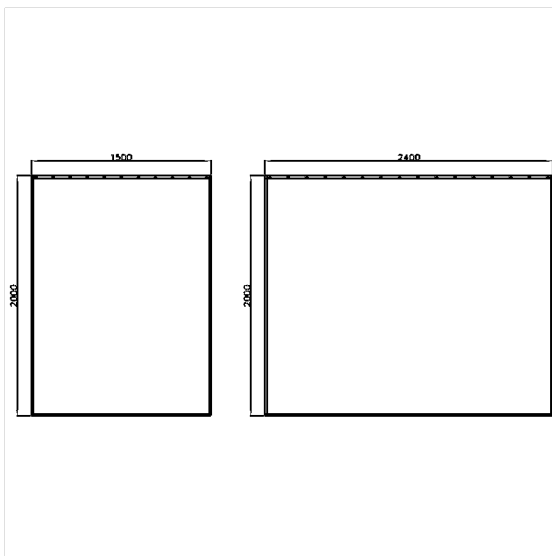

Care Shower curtain,
two pieces

Article number: 0787630051

Product image

Technical specifications

Product group	1900
Product	Shower curtain, two pieces
Width	1500 mm
Width part 2	2400 mm
Length	1 mm
Material	Polyester
Colour	available in the shower curtains colours

Technical drawing

Product description

- for Cavere Care Shower curtain rails
- antibacterial and fungicidal
- washable at 40°C and suitable for disinfection up to 60°C
- quick drying and water repellent
- with nickel-plated brass eyelets for curtain rings
- hemmed and with a sewn in coated lead band
- available in following shower curtain colours:
 - colour 019 - white with structure
 - colour 051 - white with oval pattern
 - colour 052 - grey with oval pattern
 - colour 054 - white with diagonal stripes
 - colour 059 - white Trevira CS
- white made of Trevira CS material (059) additionally flame retardant according to DIN 4102, building material category B1,
- colour pattern available upon request
- upon request available in different lengths