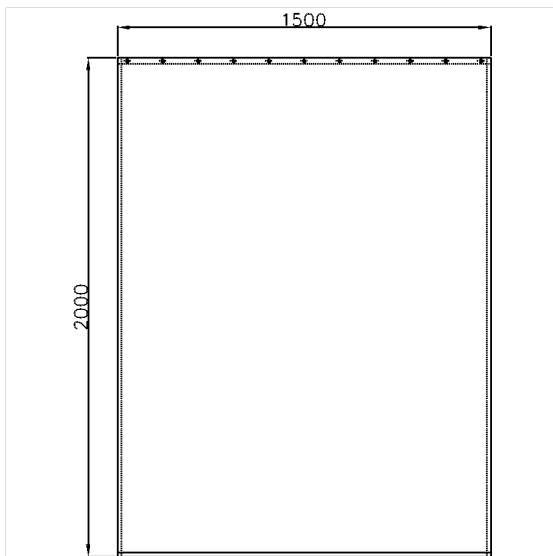

Care Shower curtain

Article number: 0787320019

Product image

Technical specifications

Product group	1900
Product	Shower curtain
Width	1500 mm
Length	1 mm
Material	Polyester
Surface	structured
Colour	available in the shower curtains colours

Technical drawing

Product description

- for Cavere Care Shower curtain rails
- antibacterial and fungicidal
- washable at 40°C and suitable for disinfection up to 60°C
- quick drying and water repellent
- with nickel-plated brass eyelets for curtain rings
- hemmed and with a sewn in coated lead band
- available in following shower curtain colours:
 - 019 - White with structure
 - 051 - White with oval pattern
 - 052 - Grey with oval pattern
 - 054 - White with diagonal stripes
 - 059 - White Trevira CS
- white made of Trevira CS material (059) additionally flame retardant according to DIN 4102, building material category B1,
- colour pattern available upon request
- upon request available in different lengths