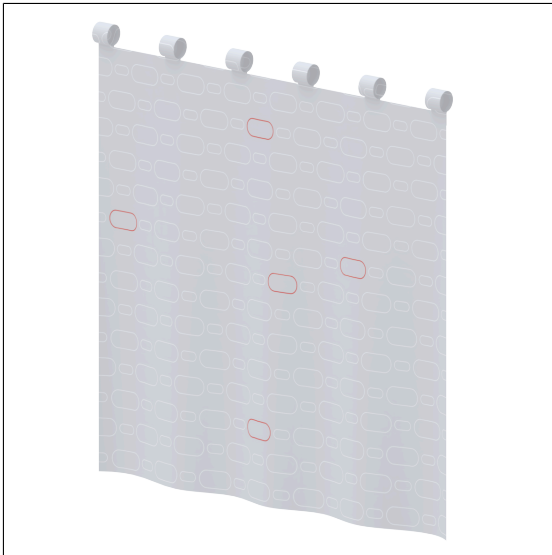

Care Solutions

Care Shower guard rail

Article number: 0300972052

Product image

Technical specifications

Product group	1900
Product	Shower guard rail
Width	950 mm
Length	690 mm
Material	Polyester
Colour	available in the shower curtains colours

Technical drawing

Product description

- antibacterial and fungicidal
- for Nylon Care 300 shower guard rail
- washable at 40°C and suitable for disinfection up to 60°C
- quick drying and water repellent
- hemmed and with a sewn in coated lead band
- with velcro fastening
- available in following shower curtain colours:
 - 019 - White with structure
 - 051 - White with oval pattern
 - 052 - Grey with oval pattern
 - 054 - White with diagonal stripes
 - 059 - White Trevira CS
- white made of Trevira CS material (059) additionally flame retardant according to DIN 4102, building material category B1,
- colour pattern available upon request
- upon request available in different lengths