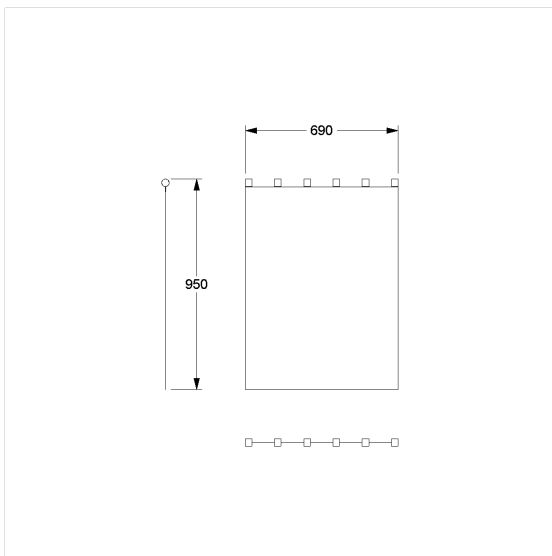

Care Solutions

Care Shower guard rail

Article number: 0300972052

Product image

Technical specifications

Product group	1900
Product	Shower guard rail
Width	950 mm
Length	690 mm
Material	Polyester
Colour	available in the shower curtains colours

Technical drawing

Product description

- antibacterial and fungicidal
- for Nylon Care 300 shower guard rail
- washable at 40°C and suitable for disinfection up to 60°C
- quick drying and water repellent
- hemmed and with a sewn in coated lead band
- with velcro fastening
- available in following shower curtain colours:
 - 019 - White with structure
 - 051 - White with oval pattern
 - 052 - Grey with oval pattern
 - 054 - White with diagonal stripes
 - 059 - White Trevira CS
- white made of Trevira CS material (059) additionally flame retardant according to DIN 4102, building material category B1,
- colour pattern available upon request
- upon request available in different lengths