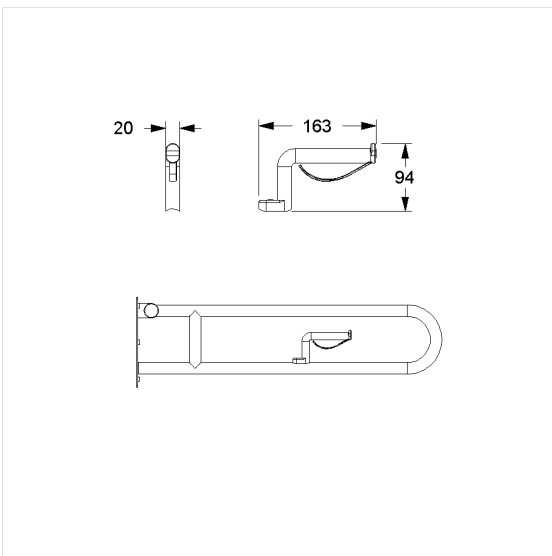

Technical drawing

Product description

- Eco Care as solid and low-cost Care Solution
- for Eco Care Lift-up support rails
- for take on commercially available paper rolls

Antibac

018 019