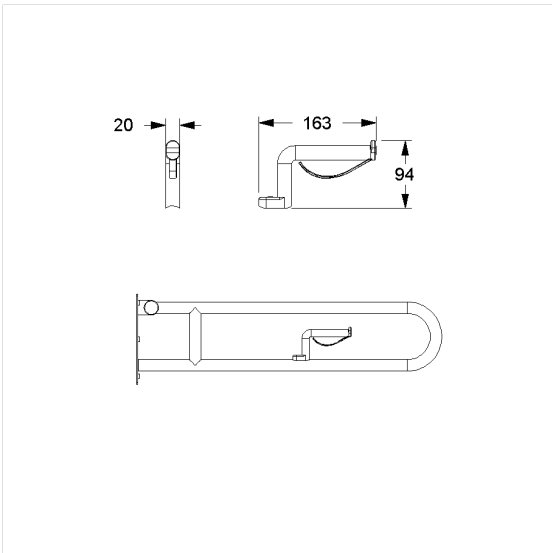

Care Solutions · Eco Care

Eco Care Toilet roll holder,
retrofittable

Article number: 1449210019

Product image

Technical specifications

Product group	3700
Product	Toilet roll holder, retrofittable
Length	163 mm
Width	94 mm
Height	20 mm
Material	stainless steel, material No. 1.4301 (A2, AISI 304)
Surface	scratch-resistant powder coating with antibacterial protection
Colour	available in Dark grey (018) and White (019)

Technical drawing

Product description

- Eco Care as solid and low-cost Care Solution
- for Eco Care Lift-up support rails
- for take on commercially available paper rolls

Antibac

018 019