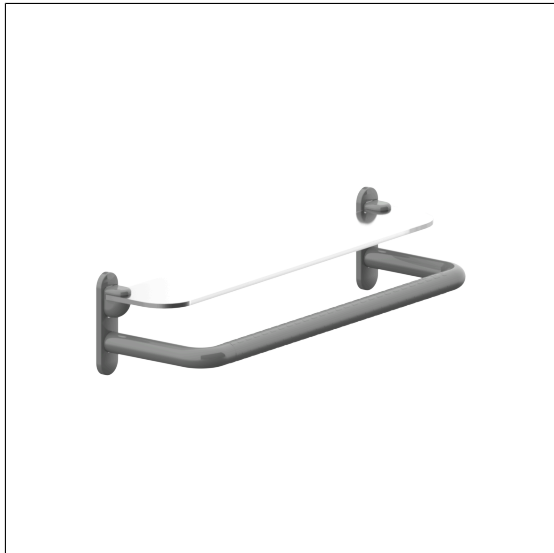

Care Solutions · Nylon Care Accessories

Nylon Care Glass shelf,
with Grab bar

Article number: 0953600018

Product image

Technical specifications

Product group	1500
Product	Glass shelf, with Grab bar
Length	705 mm
Width	225 mm
Height	165 mm
Material	glass, Handle made of polyamide
Surface	Glass clear, Handgrip high-gloss with textured surface for non-slip grip
Colour	available in nylon colours

Technical drawing

Product description

- Nylon Care - a well-trying and proven product family with a wide range of variants, three product series suiting many different requirements
- with non-corrosive steel core throughout
- Glass panel with a thickness of 8mm and rounded edges
- suitable for installation in front of wall-mounted mirrors with a width of 600mm
- for wall mounting
- concealed screw fixing