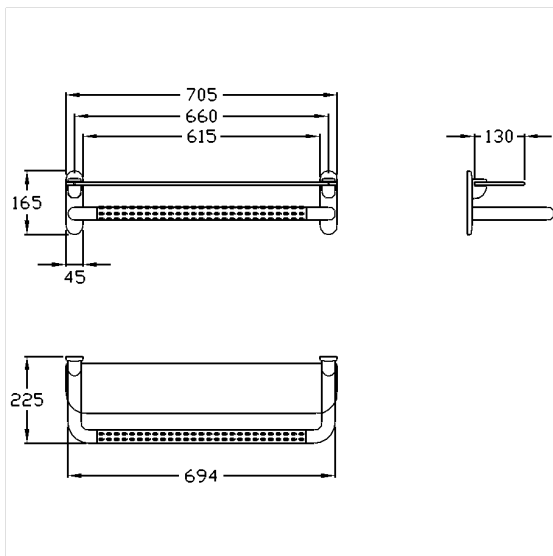

Care Solutions · Nylon Care Accessories

Nylon Care Glass shelf,
with Grab bar

Article number: 0953600018

Product image

Technical specifications

Product group	1500
Product	Glass shelf, with Grab bar
Length	705 mm
Width	225 mm
Height	165 mm
Material	glass, Handle made of polyamide
Surface	Glass clear, Handgrip high-gloss with textured surface for non-slip grip
Colour	available in nylon colours

Technical drawing

Product description

- Nylon Care - a well-trying and proven product family with a wide range of variants, three product series suiting many different requirements
- with non-corrosive steel core throughout
- Glass panel with a thickness of 8mm and rounded edges
- suitable for installation in front of wall-mounted mirrors with a width of 600mm
- for wall mounting
- concealed screw fixing